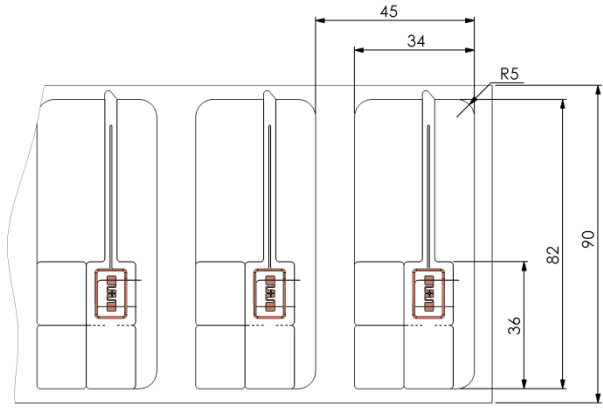

1473

smartres

Innovative RFID production

Protocol : ISO 15693

Operating frequency : 13,56 MHz

Antenna dimensions

Antenna size	60 x 10 mm
Die-cut size	84 x 34 mm
Web width	90 mm

Packaging

Material	PET
Delivery	Reel 1000 pcs
Quality	100% performance tested

art N.		UID	Memory size	Data endurance	Data retention
ET321473	NXP Icode slix-l	64bit	512 bit	50 years	100.000 cycles
ET361473	NXP Icode slix	64bit	1024 bit	50 years	100.000 cycles
ET151473	NXP Icode slix-s	64bit	2048 bit	50 years	100.000 cycles