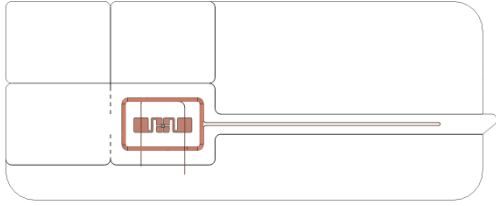

1473

smartres

Innovative RFID production

Protocol : ISO 15693

Operating frequency : 13,56 MHz

Antenna dimensions

Antenna size	60 x 10 mm
Die-cut size	84 x 34 mm
Web width	90 mm

Packaging

Material	PET
Delivery	Reel 1000 pcs
Quality	100% performance tested

art N.		UID	Memory size	Data endurance	Data retention
ET321473	NXP Icode slix-l	64bit	512 bit	50 years	100.000 cycles
ET361473	NXP Icode slix	64bit	1024 bit	50 years	100.000 cycles
ET151473	NXP Icode slix-s	64bit	2048 bit	50 years	100.000 cycles